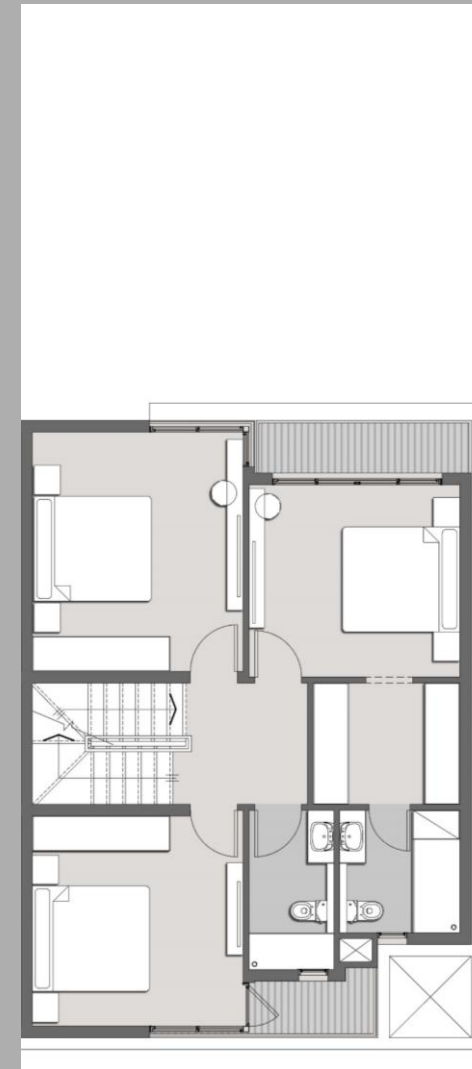

TOTAL AREA:

230.1 M²

IL BOSCO CITY
NEW CAIRO

MISR ITALIA
PROPERTIES

TWIN HOUSE

3 BEDROOMS
4 BATHROOMS
PENTHOUSE
NANNY ROOM

INTERNAL
AREA:
170.9 M²
ROOF AREA:
59.2 M²
TOTAL AREA:
230.1 M²

TOWNHOUSE

IL BOSCO CITY
NEW CAIRO

M MISR ITALIA
PROPERTIES

TOWNHOUSE
CORNER

DOUBLE HEIGHT
3 BEDROOMS
4 BATHROOMS
PENTHOUSE
NANNY ROOM

INTERNAL AREA :
165.8 M²
ROOF AREA :
58.5 M²
TOTAL AREA :
224.3 M²

TOWNHOUSE
MIDDLE