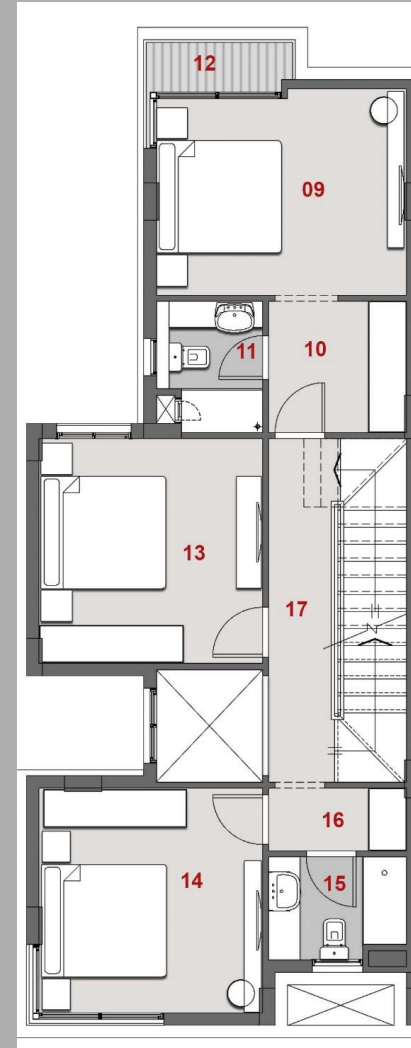

IL BOSCO CITY
NEW CAIRO

M MISR ITALIA
PROPERTIES

TOWNHOUSE
CORNER

DOUBLE HEIGHT
3 BEDROOMS
4 BATHROOMS
PENTHOUSE
NANNY ROOM

INTERNAL AREA :
165.8 M²
ROOF AREA :
58.5 M²
TOTAL AREA :
224.3 M²

TOWNHOUSE
MIDDLE

3 BEDROOMS
4 BATHROOMS
PENTHOUSE

INTERNAL AREA :
159.5 M²
ROOF AREA :
52.5 M²
TOTAL AREA :
212 M²

4 - PLEX

6 - PLEX

IL BOSCO CITY
NEW CAIRO

MISR ITALIA
PROPERTIES

8 - PLEX

IL BOSCO CITY
NEW CAIRO

MISR ITALIA
PROPERTIES

TOWNHOUSE
CORNER
DOUBLE HEIGHT
3 BEDROOMS
4 BATHROOMS
PENTHOUSE
NANNY ROOM
INTERNAL AREA:
165.8M²
ROOF AREA:
58.5M²
TOTAL AREA:
224.3M²

TOWNHOUSE MIDDLE

3 BEDROOMS
4 BATHROOMS

PENTHOUSE
INTERNAL

IL BOSCO CITY
NEW CAIRO

M MISR ITALIA
PROPERTIES

DOUBLE VIEW HOUSE

IL BOSCO CITY
NEW CAIRO

 MISR ITALIA
PROPERTIES

DOUBLE VIEW HOUSE

3 BEDROOMS
2 TERRACES
NANNY ROOM
TOTAL AREA:
238M²

IL BOSCO CITY
NEW CAIRO