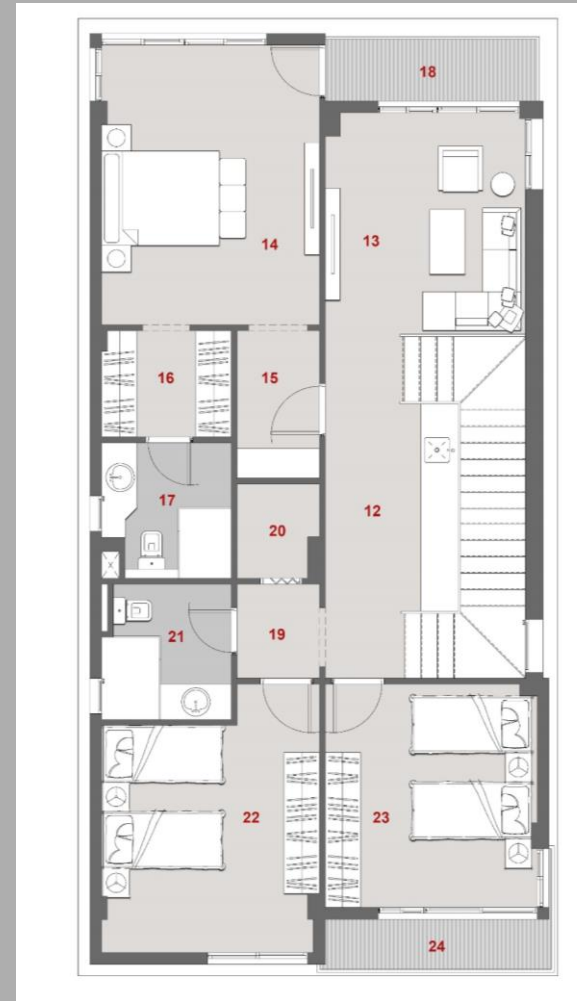

3 BEDROOMS
LIVING ROOM
4 BATHROOMS
PENTHOUSE
NANNY ROOM
DRIVER ROOM

INTERNAL
AREA:

279.3M²

ROOF AREA:

82.6M²

TOTAL AREA:

361.9M²

IL BOSCO CITY
NEW CAIRO

MISR ITALIA
PROPERTIES

MEDIUM VILLA

3 BEDROOMS
LIVING ROOM
4 BATHROOMS
PENTHOUSE
NANNY ROOM
DRIVER ROOM

INTERNAL
AREA:

279.3M²

ROOF AREA:

82.6M²

TOTAL AREA:

361.9M²

IL BOSCO CITY
NEW CAIRO

MISR ITALIA
PROPERTIES

SMALL VILLA

IL BOSCO CITY
NEW CAIRO

M MISR ITALIA
PROPERTIES

SMALL VILLA

3 BEDROOMS
4 BATHROOMS
PENTHOUSE
NANNY ROOM

INTERNAL
AREA:

246M²

ROOF AREA:

75M²

TOTAL AREA:

321M²

IL BOSCO CITY
NEW CAIRO

MISR ITALIA
PROPERTIES