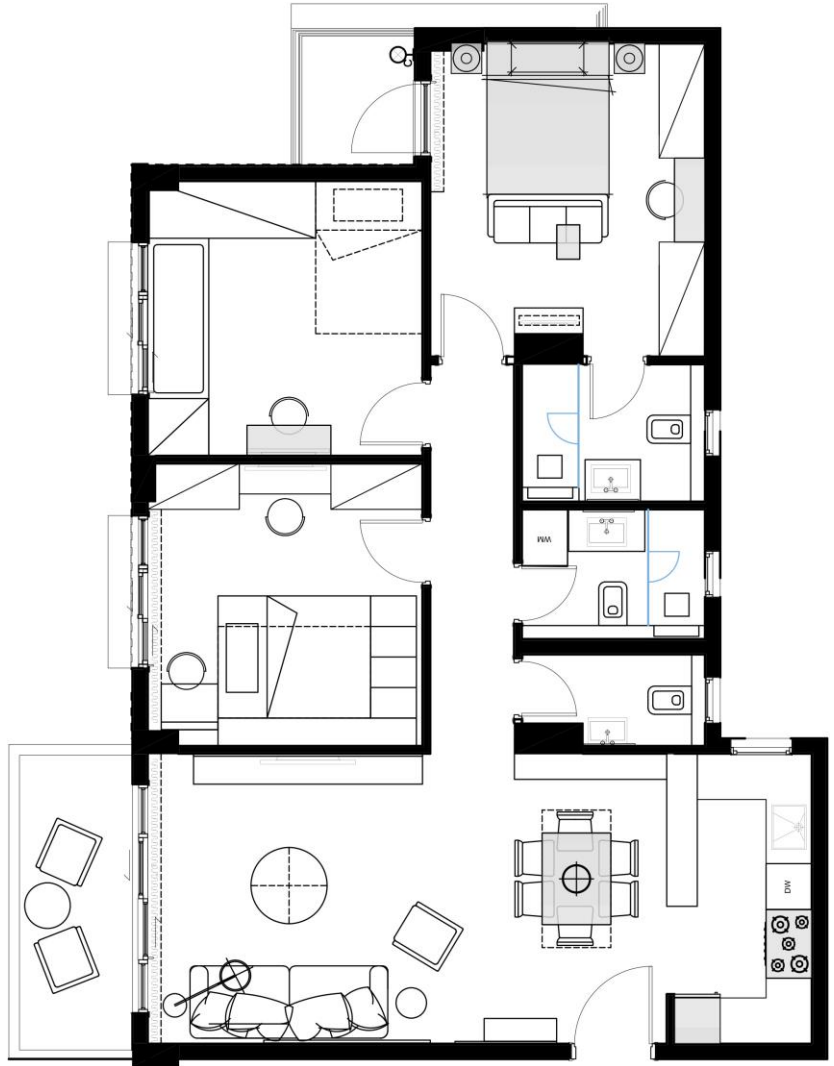

IL BOSCO CITY
NEW CAIRO

MISR ITALIA
PROPERTIES

3 BEDROOM

TOTAL AREA:
134-147M²

INTERNAL PACKAGES

IL BOSCO CITY
NEW CAIRO

M MISR ITALIA
PROPERTIES

2 BD Apartment

SMART SPACE PLANING

EFFICIENT

SMART FURNITURE

LUXURIOUS

BRIGHT

3 BD Apartment

NATURE INTERGRATION

TIMELESS