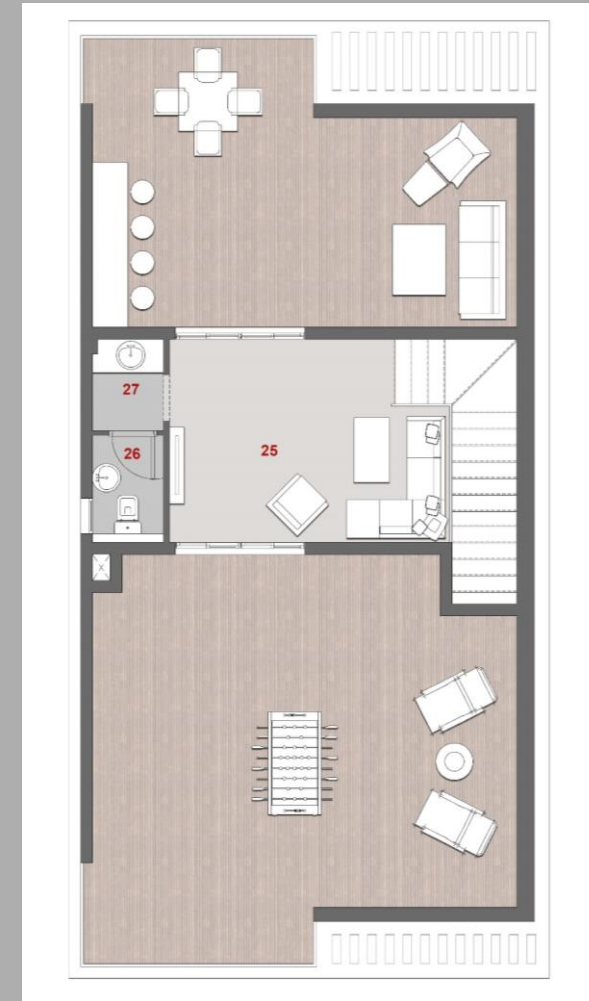

3 BEDROOMS
LIVING ROOM
4 BATHROOMS
PENTHOUSE
NANNY ROOM
DRIVER ROOM

INTERNAL
AREA:

279.3M²

ROOF AREA:

82.6M²

TOTAL AREA:

361.9M²

IL BOSCO CITY
NEW CAIRO

MISR ITALIA
PROPERTIES

MEDIUM VILLA

3 BEDROOMS
LIVING ROOM
4 BATHROOMS
PENTHOUSE
NANNY ROOM
DRIVER ROOM

INTERNAL
AREA:

279.3M²

ROOF AREA:

82.6M²

TOTAL AREA:

361.9M²

IL BOSCO CITY
NEW CAIRO

MISR ITALIA
PROPERTIES

SMALL VILLA

IL BOSCO CITY
NEW CAIRO

M MISR ITALIA
PROPERTIES

SMALL VILLA

3 BEDROOMS
4 BATHROOMS
PENTHOUSE
NANNY ROOM

INTERNAL
AREA:

246M²

ROOF AREA:

75M²

TOTAL AREA:

321M²

IL BOSCO CITY
NEW CAIRO

MISR ITALIA
PROPERTIES