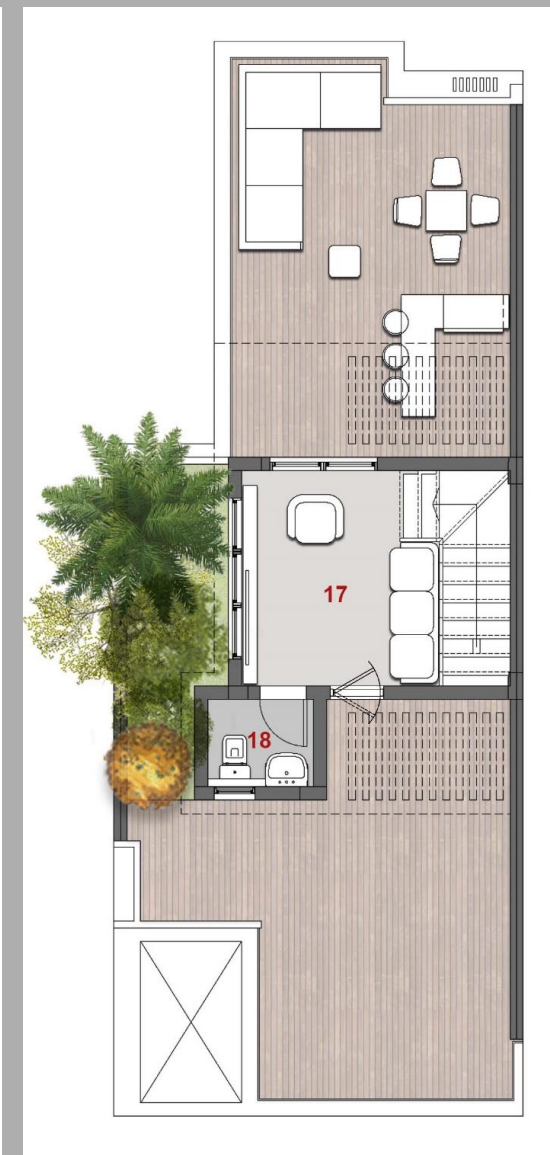

AREA:

159.5M²

ROOF AREA:

52.5M²

TOTAL AREA:

212M²

LA RADURA *Greens*

DOUBLE VIEW HOUSE
GARDEN VILLA
SKY VILLA

IL BOSCO CITY
NEW CAIRO

M MISR ITALIA
PROPERTIES

DOUBLE VIEW HOUSE

IL BOSCO CITY
NEW CAIRO

 MISR ITALIA
PROPERTIES

DOUBLE VIEW HOUSE

3 BEDROOMS
2 TERRACES
NANNY ROOM
TOTAL AREA:
238M²

IL BOSCO CITY
NEW CAIRO