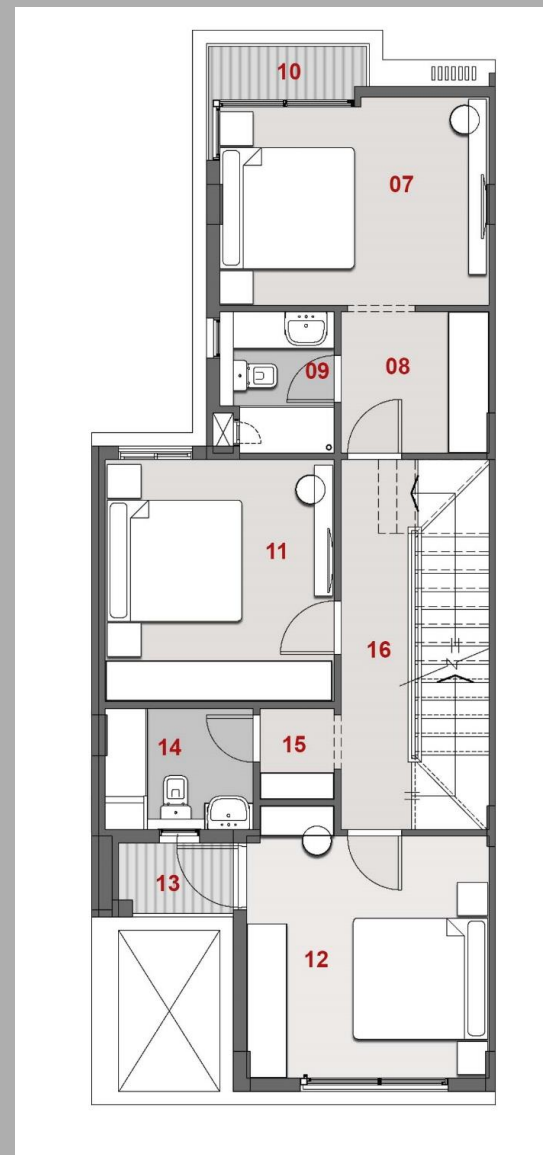

TOWNHOUSE MIDDLE

3 BEDROOMS
4 BATHROOMS

PENTHOUSE
INTERNAL

AREA:

159.5M²

ROOF AREA:

52.5M²

TOTAL AREA:

212M²