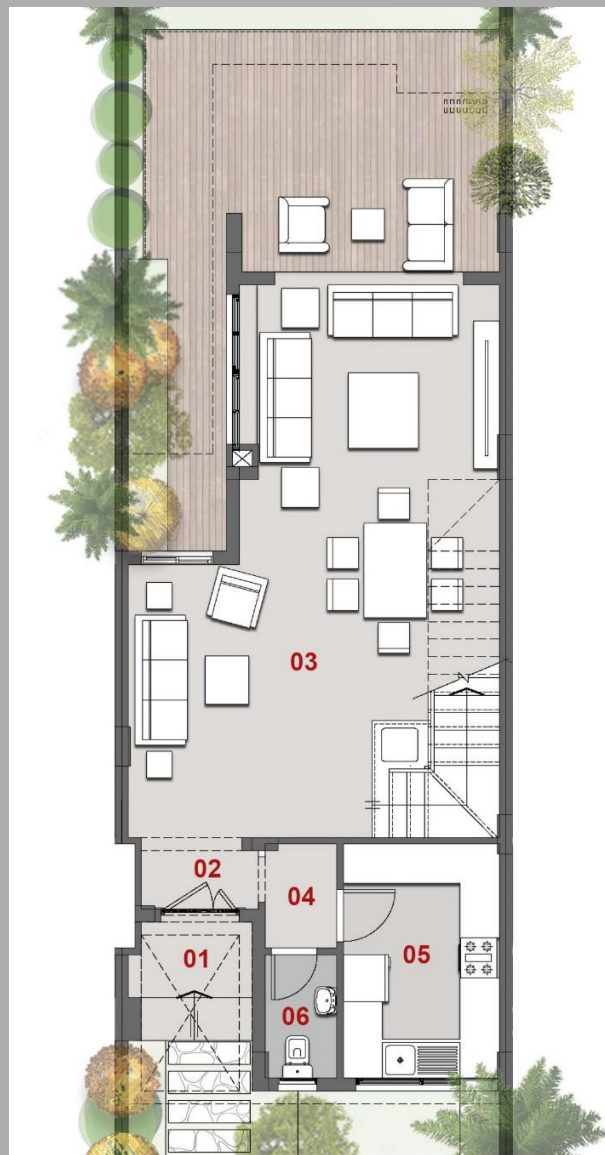

AREA:

159.5M²

ROOF AREA:

52.5M²

TOTAL AREA:

212M²

LA RADURA *Greens*

DOUBLE VIEW HOUSE
GARDEN VILLA
SKY VILLA

IL BOSCO CITY
NEW CAIRO

M MISR ITALIA
PROPERTIES

DOUBLE VIEW HOUSE

IL BOSCO CITY
NEW CAIRO

 MISR ITALIA
PROPERTIES

DOUBLE VIEW HOUSE

3 BEDROOMS
2 TERRACES
NANNY ROOM
TOTAL AREA:
238M²

IL BOSCO CITY
NEW CAIRO