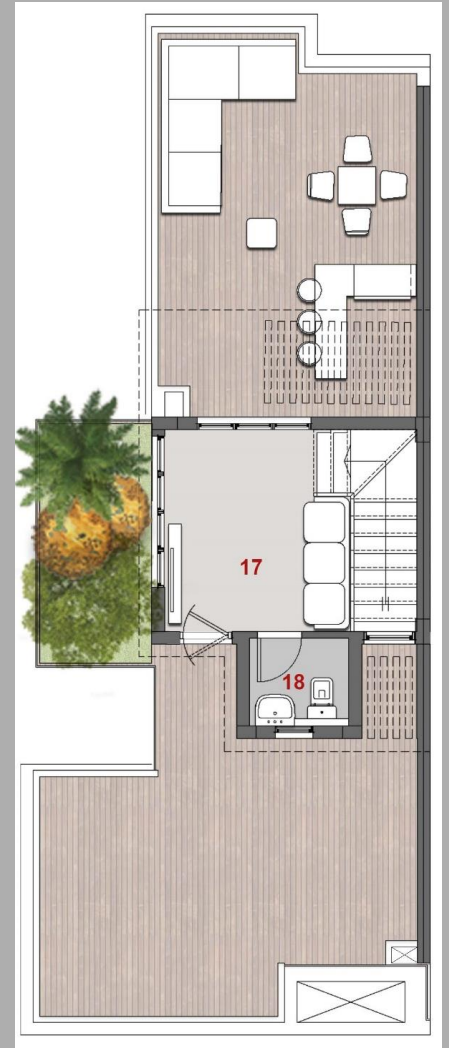

TOWNHOUSE
CORNER
DOUBLE HEIGHT
3 BEDROOMS
4 BATHROOMS
PENTHOUSE
NANNY ROOM
INTERNAL AREA:
165.8M²
ROOF AREA:
58.5M²
TOTAL AREA:
224.3M²