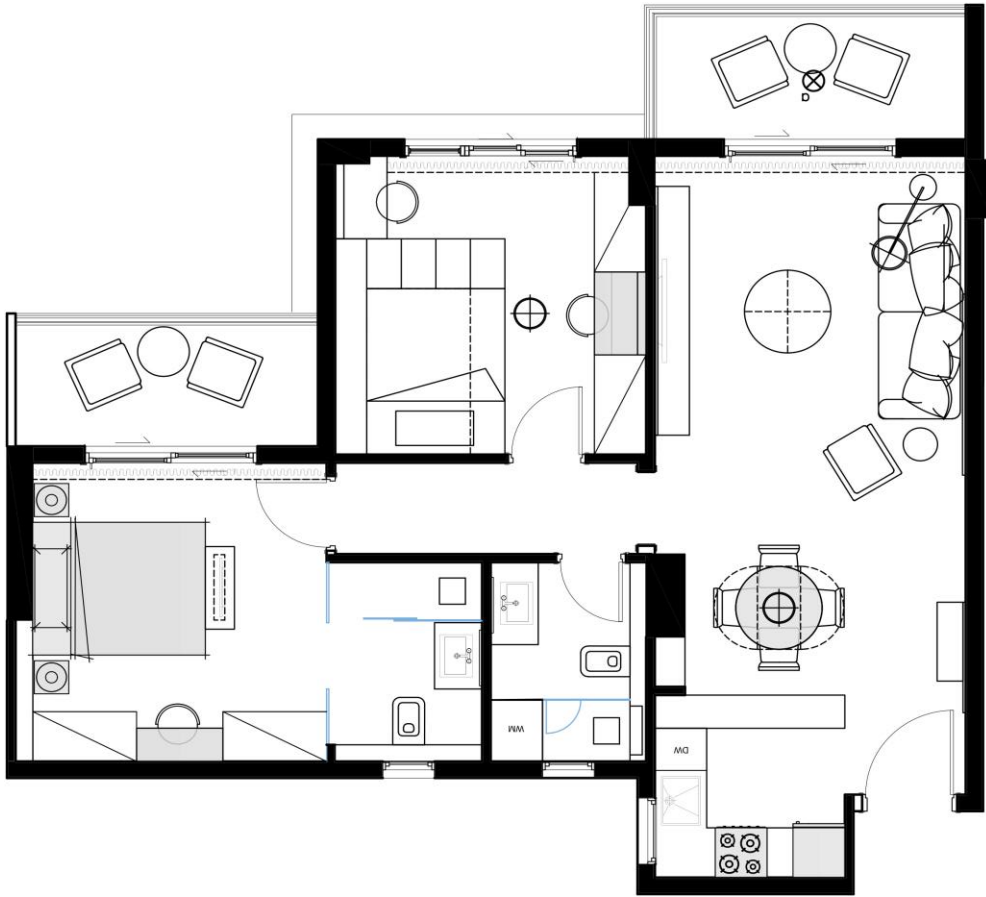

Water Views

1 BEDROOM
2 BEDROOM
3 BEDROOM

IL BOSCO CITY
NEW CAIRO

MISR ITALIA
PROPERTIES

1 BEDROOM

TOTAL AREA:
93M²

2 BEDROOM

TOTAL AREA:
96-114M²

IL BOSCO CITY
NEW CAIRO

MISR ITALIA
PROPERTIES

3 BEDROOM

TOTAL AREA:
134-147M²

INTERNAL PACKAGES

IL BOSCO CITY
NEW CAIRO

M MISR ITALIA
PROPERTIES

2 BD Apartment